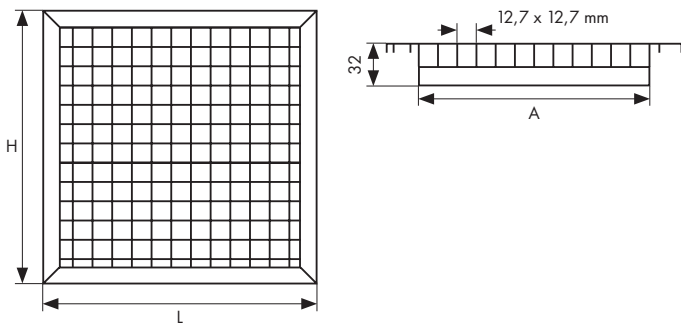

Egg crate EGC

Universal outer
dimension
595x595 mm

Powder-coated
in white color
RAL 9016

National Technical
Assessment

Description

Exhaust grill made of aluminium. Finished in colour RAL 9016.

Technical drawing

Static pressure under normal conditions on EGC exhaust grill depending on the air flow

Dimensions [mm]

Model	A	L	H
EGC 595x595	541	595	595