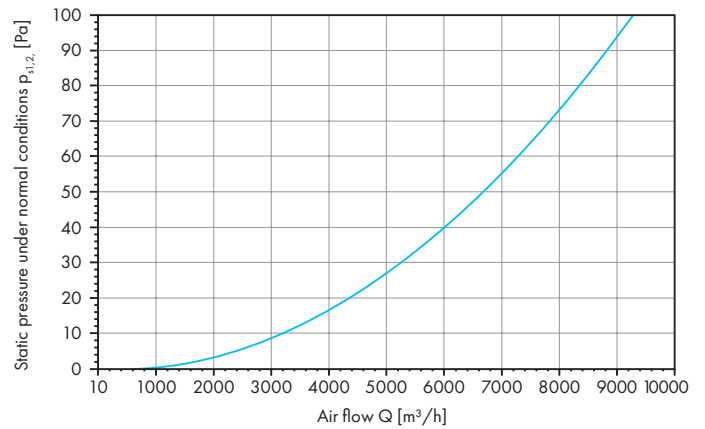

Egg crate EGC

Universal outer
dimension
595x595 mm

Powder-coated
in white color
RAL 9016

National Technical
Assessment

Description

Exhaust grill made of aluminium. Finished in colour RAL 9016.

Technical drawing

Static pressure under normal conditions on EGC exhaust grill depending on the air flow

Dimensions [mm]

Model	A	L	H
EGC 595x595	541	595	595